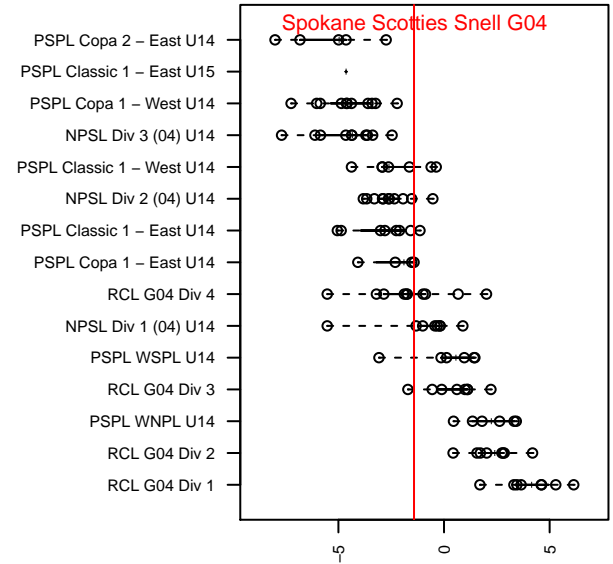

Spokane Scotties Snell G04

Spokane Scotties
 Spokane, WA
 G04 total strength=1138
 attack=4.07 defense=2.55
 fall league = PSPL Copa 1 – East U14
 spr league = Spr PSPL EWA – '04 Classic 1 – I

alt names used:
 IEYSA G04 Scotties Snell–Turnbull
 SPOKANE SCOTTIES SCOTTIES 04
 SPOKANE SCOTTIES SCOTTIES 04 (WA)
 IEYSA G04 Scotties Snell–Turnbull

Venues played:
 2017 Les Schwab NW Cup U14
 2017 River City Challenge U14 (2004) U14
 2017 PSPL Copa 1 – East U14
 2017 Spr PSPL EWA – '04 Classic 1 – East U1

Spokane Scotties Snell G04
 Dots are actual minus expected GF (blue circles) and GA (red triangles).
 Blue line is smoothed change in attack strength. Red is smoothed change in defense strength.

**attack and defense variance (black dot)
relative to other teams
and top 10 in region**

**attack and defense rating
relative to others at age
and all opponents in last 13 months**

Performance relative to 13 month average