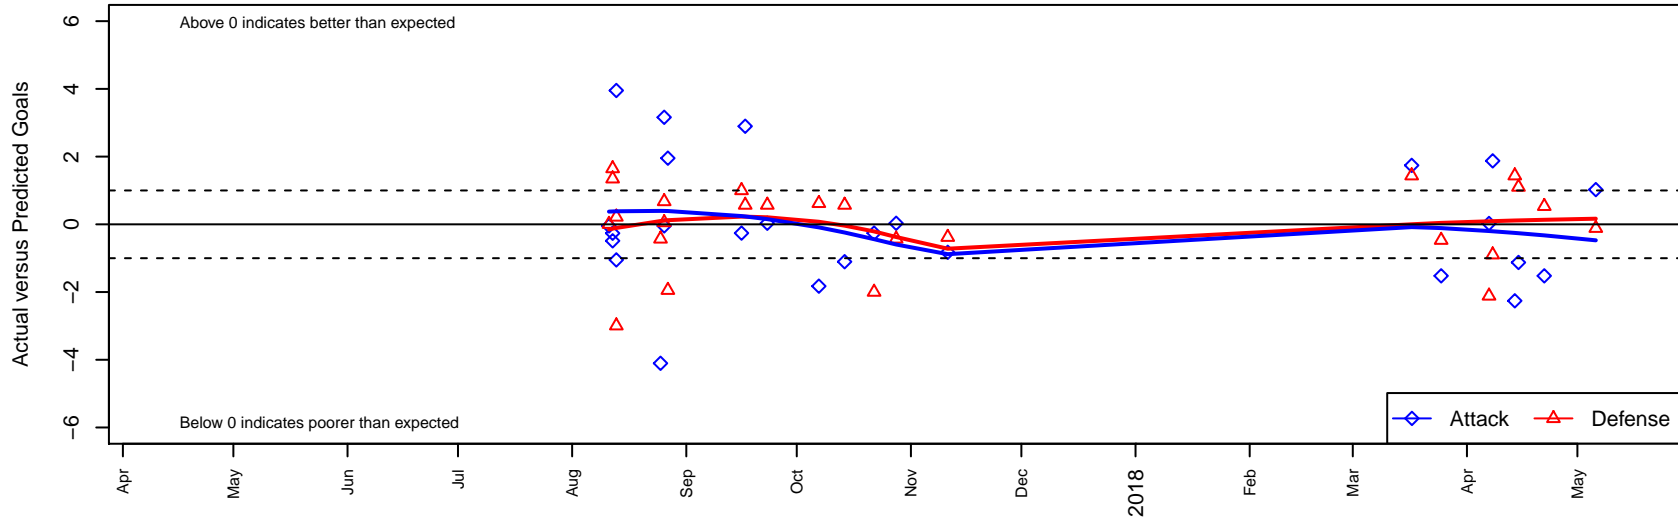

Spokane Scotties Snell G04

Spokane Scotties
 Spokane, WA
 G04 total strength=1138
 attack=4.07 defense=2.55
 fall league = PSPL Copa 1 – East U14
 spr league = Spr PSPL EWA – '04 Classic 1 – I

alt names used:
 IEYSA G04 Scotties Snell–Turnbull
 SPOKANE SCOTTIES SCOTTIES 04
 SPOKANE SCOTTIES SCOTTIES 04 (WA)
 IEYSA G04 Scotties Snell–Turnbull

Venues played:
 2017 Les Schwab NW Cup U14
 2017 River City Challenge U14 (2004) U14
 2017 PSPL Copa 1 – East U14
 2017 Spr PSPL EWA – '04 Classic 1 – East U1

Spokane Scotties Snell G04
 Dots are actual minus expected GF (blue circles) and GA (red triangles).
 Blue line is smoothed change in attack strength. Red is smoothed change in defense strength.

**attack and defense variance (black dot)
relative to other teams
and top 10 in region**

**attack and defense rating
relative to others at age
and all opponents in last 13 months**

Performance relative to 13 month average